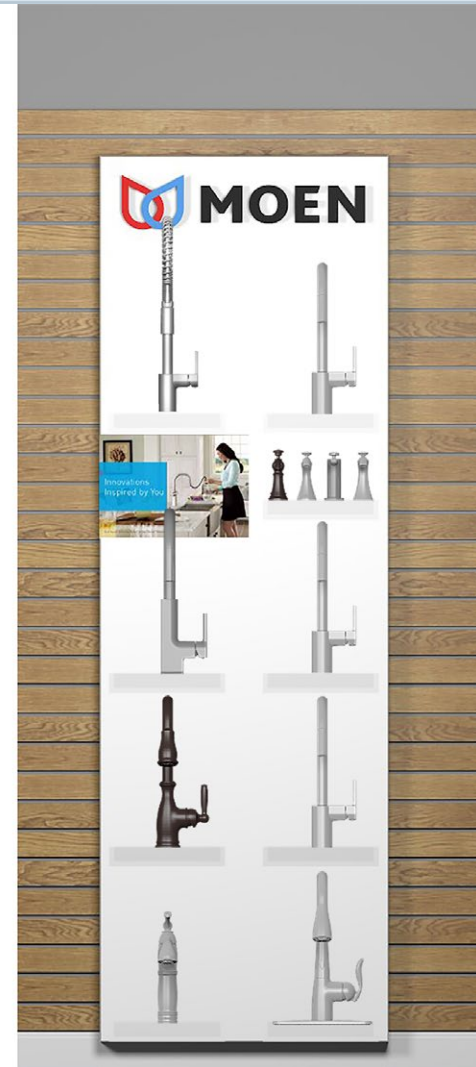

- 1 Gallery Wall Pods
- 2 White Acrylic Pods
- 3 Free-Standing Acrylic Pods
- 4 KB Homes Acrylic Pods
- 5 White/Acrylic Slide Pods
- 6 Black/Acrylic Slide Pods
- 7 Cherry/Acrylic Slide Pods
- 8 White Standard Pods
- 9 Gallery Wall Display Components
- 10 Gallery Wall Display Planograms
- 11 Gallery Wall Display Column Kits
- 12 G4 Accessory Boards
- 13 G4 3-Sided Spinner
- 14 Miscellaneous Displays
- 15 Display Parts

PG15SLVR9201A

2018_SILVER_92_01_A

(preferred 92" high Full Wall planogram; in Showroom Playbook)
SOD Silver-level planogram of bath and kitchen showroom displays.

Display Size (Bath): 62.5"W x 92"H

Display Size (Kitchen): 30.25"W x 92"H