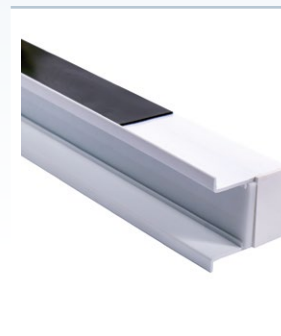

PGDI92

92"h Divider - Illuminated

2.65"W x 92"H

List Price: $327.00