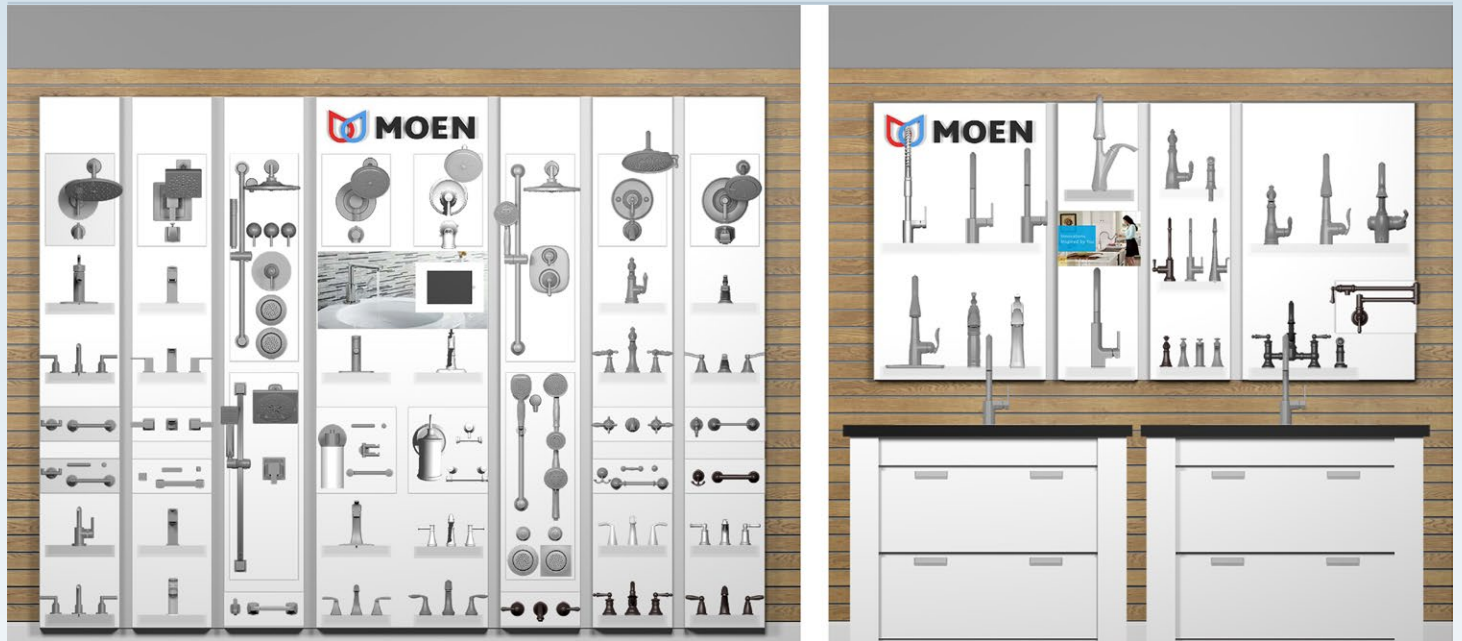

PG15GOLD9202B

2018_GOLD_92_02_B

SOD Gold-level planogram of bath and kitchen showroom displays.

Display Size (Bath): 127"W x 92"H

Display Size (Kitchen): 94.625"W x 48"H

- 1 Gallery Wall Pods
- 2 White Acrylic Pods
- 3 Free-Standing Acrylic Pods
- 4 KB Homes Acrylic Pods
- 5 White/Acrylic Slide Pods
- 6 Black/Acrylic Slide Pods
- 7 Cherry/Acrylic Slide Pods
- 8 White Standard Pods
- 9 Gallery Wall Display Components
- 10 Gallery Wall Display Planograms
- 11 Gallery Wall Display Column Kits
- 12 G4 Accessory Boards
- 13 G4 3-Sided Spinner
- 14 Miscellaneous Displays
- 15 Display Parts