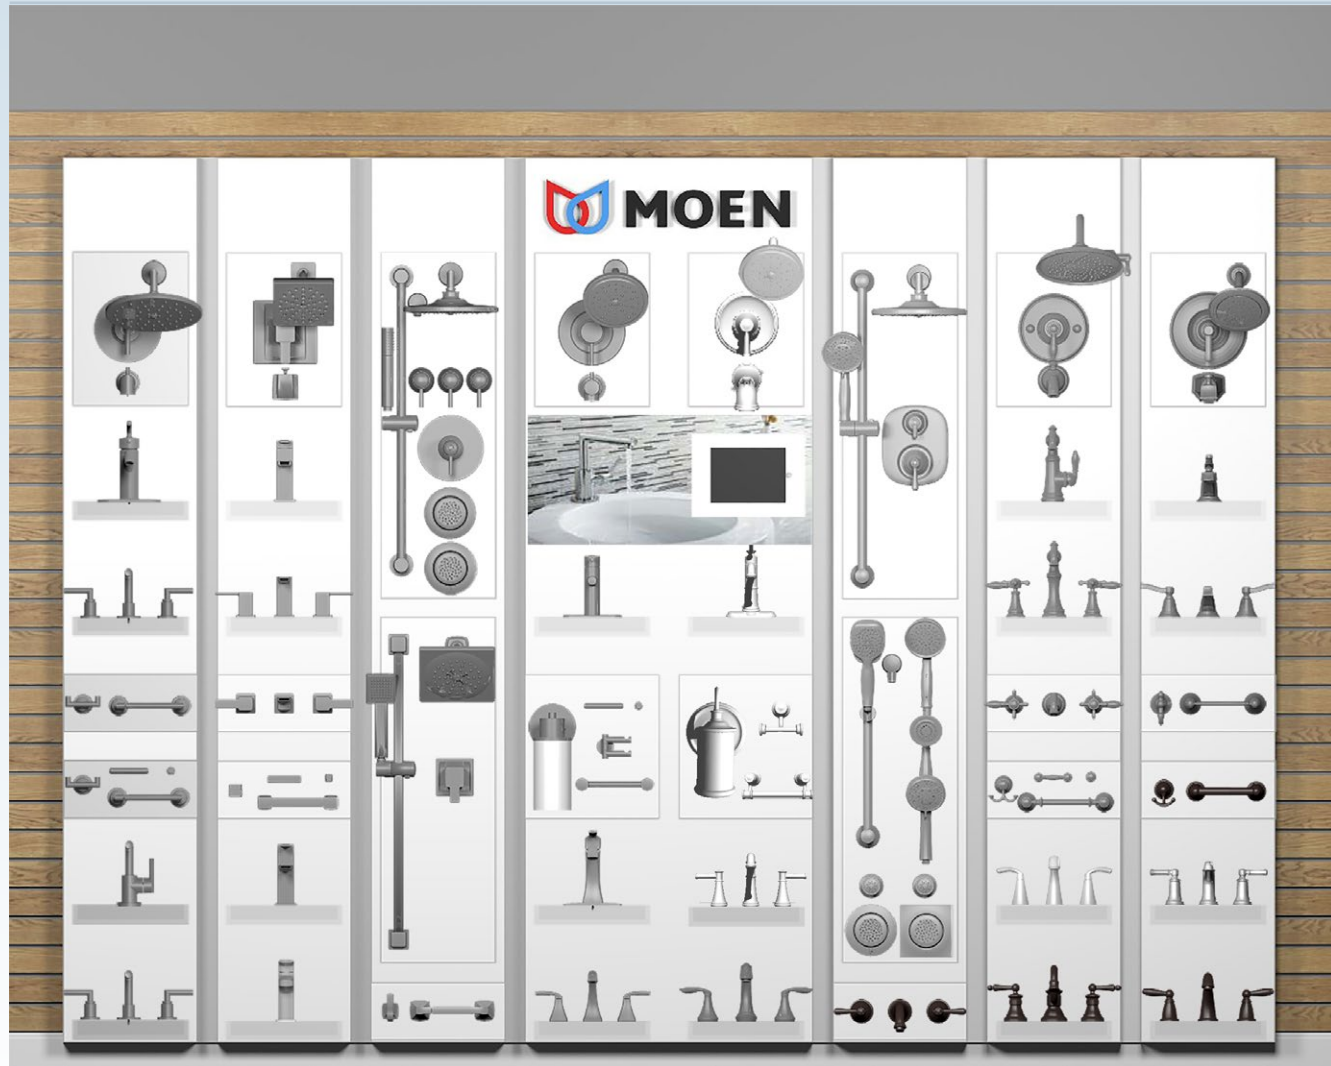

- 1 Gallery Wall Pods
- 2 White Acrylic Pods
- 3 Free-Standing Acrylic Pods
- 4 KB Homes Acrylic Pods
- 5 White/Acrylic Slide Pods
- 6 Black/Acrylic Slide Pods
- 7 Cherry/Acrylic Slide Pods
- 8 White Standard Pods
- 9 Gallery Wall Display Components
- 10 Gallery Wall Display Planograms
- 11 Gallery Wall Display Column Kits
- 12 G4 Accessory Boards
- 13 G4 3-Sided Spinner
- 14 Miscellaneous Displays
- 15 Display Parts

PG15GOLD9202BATH

2018_PG15GOLD9202BATH

SOD Gold-level planogram of bath showroom displays.

Display Size (Bath): 127"W x 92"H