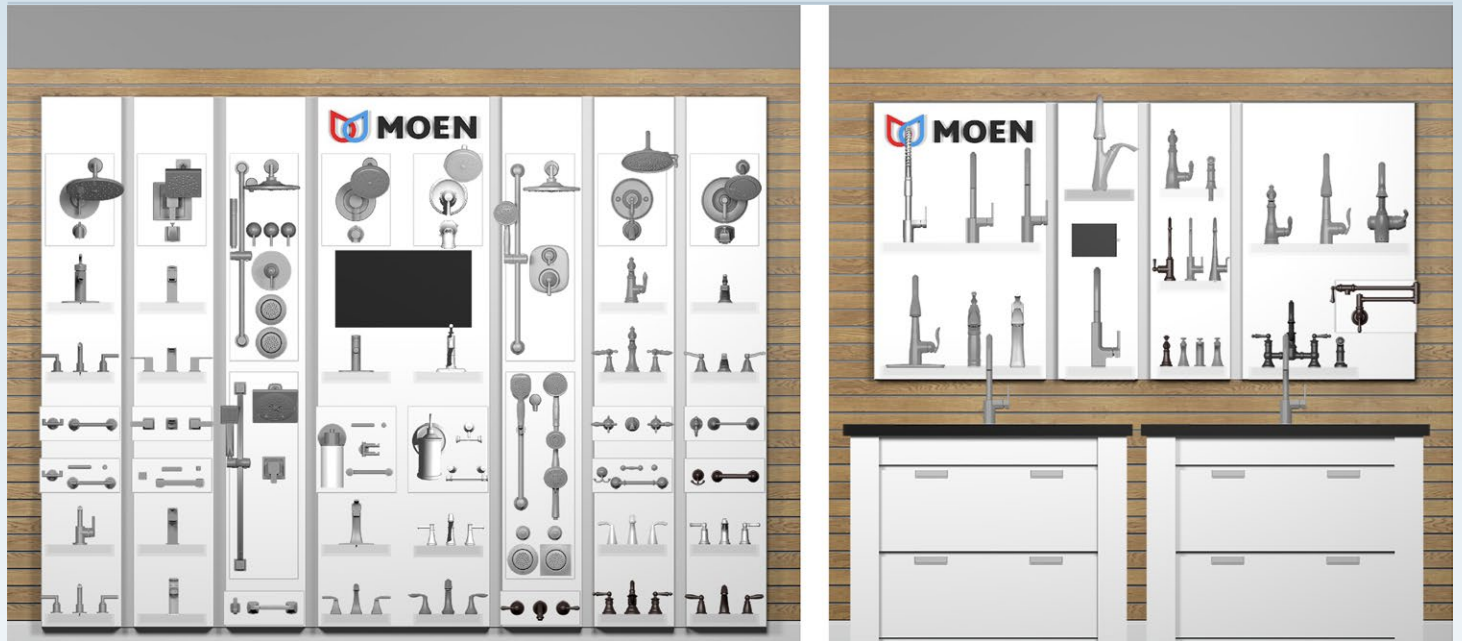

PG15PLAT9202B

2018_PLATINUM_92_02_B

SOD Platinum-level planogram of bath and kitchen showroom displays.

Display Size (Bath): 127"W x 92"H

Display Size (Kitchen): 94.625"W x 48"H

- 1 Gallery Wall Pods
- 2 White Acrylic Pods
- 3 Free-Standing Acrylic Pods
- 4 KB Homes Acrylic Pods
- 5 White/Acrylic Slide Pods
- 6 Black/Acrylic Slide Pods
- 7 Cherry/Acrylic Slide Pods
- 8 White Standard Pods
- 9 Gallery Wall Display Components
- 10 Gallery Wall Display Planograms
- 11 Gallery Wall Display Column Kits
- 12 G4 Accessory Boards
- 13 G4 3-Sided Spinner
- 14 Miscellaneous Displays
- 15 Display Parts