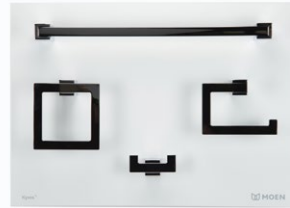

1 Gallery Wall Pods

2 White Acrylic Pods

3 Free-Standing Acrylic Pods

4 KB Homes Acrylic Pods

5 White/Acrylic Slide Pods

6 Black/Acrylic Slide Pods

7 Cherry/Acrylic Slide Pods

8 White Standard Pods

9 Gallery Wall Display Components

10 Gallery Wall Display Planograms

11 Gallery Wall Display Column Kits

12 G4 Accessory Boards

13 G4 3-Sided Spinner

14 Miscellaneous Displays

15 Display Parts

G4CI3700M

Kyvos G4 Display Board (CH)

24"W x 18"H

List Price: $272.00