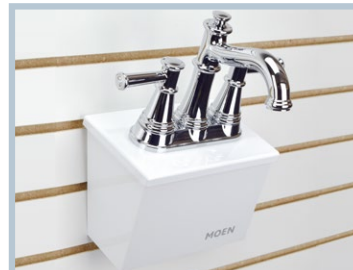

White Standard Pods