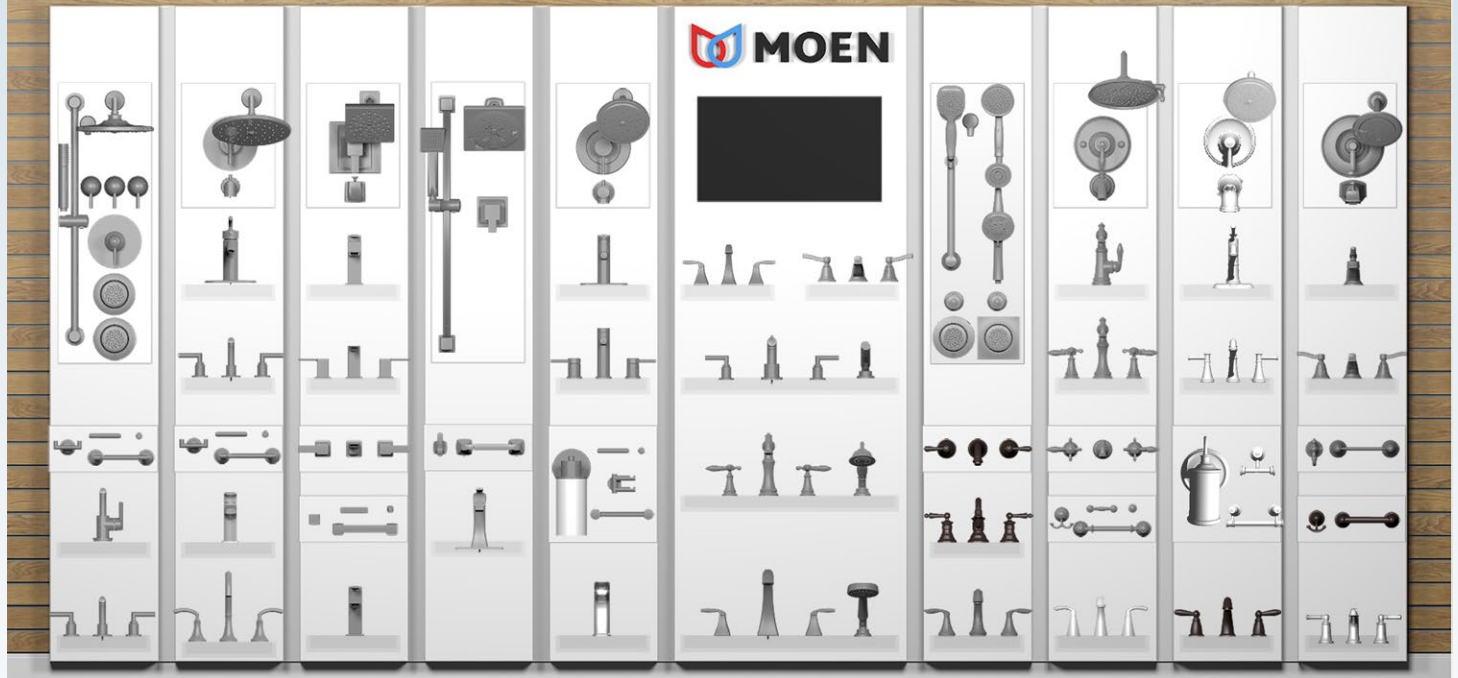

PG15PLAT8001ABATH

2018_PG15PLAT8001ABATH

SOD Platinum-level planogram of bath showroom displays.

Display Size (Bath): 175.375"W x 80"H

- 1 Gallery Wall Pods
- 2 White Acrylic Pods
- 3 Free-Standing Acrylic Pods
- 4 KB Homes Acrylic Pods
- 5 White/Acrylic Slide Pods
- 6 Black/Acrylic Slide Pods
- 7 Cherry/Acrylic Slide Pods
- 8 White Standard Pods
- 9 Gallery Wall Display Components
- 10 Gallery Wall Display Planograms
- 11 Gallery Wall Display Column Kits
- 12 G4 Accessory Boards
- 13 G4 3-Sided Spinner
- 14 Miscellaneous Displays
- 15 Display Parts