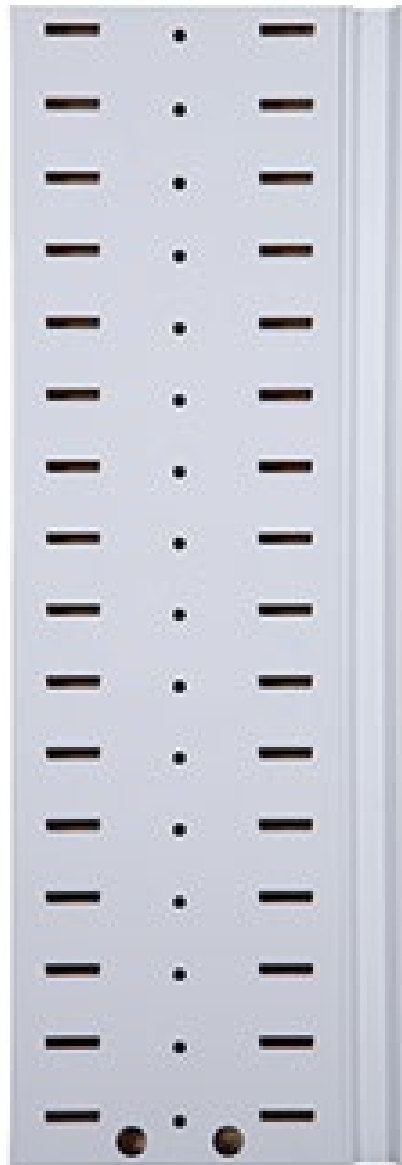

List Price: \$684.00

Slide-in Panel #42

[1] Kitchen Faucet (1-hole)

[2] Kitchen Faucet (1-hole)

[3] iPad (or MG11 Graphic)

16"W x 48"H

**Kit: PGCK144842**

**List Price: \$684.00**