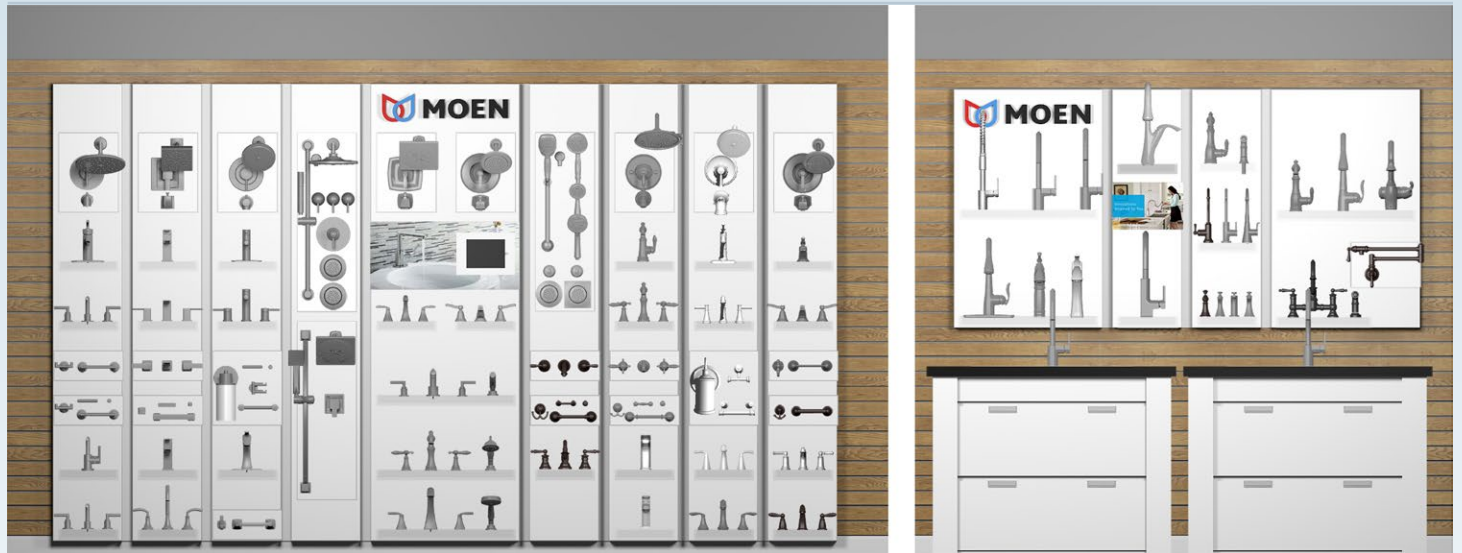

Display Size (Kitchen): 46.375"W x 92"H

**PG15GOLD9201B**

2018\_GOLD\_92\_01\_B

SOD Gold-level planogram of bath and kitchen showroom displays.

Display Size (Bath): 159.25"W x 92"H

Display Size (Kitchen): 94.625"W x 48"H