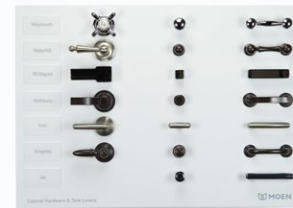

**G4KP0507M**

G4 Knobs & Pulls Display

24"W x 18"H

List Price: \$419.00

1 Gallery Wall Pods

2 White Acrylic Pods

3 Free-Standing Acrylic Pods

4 KB Homes Acrylic Pods