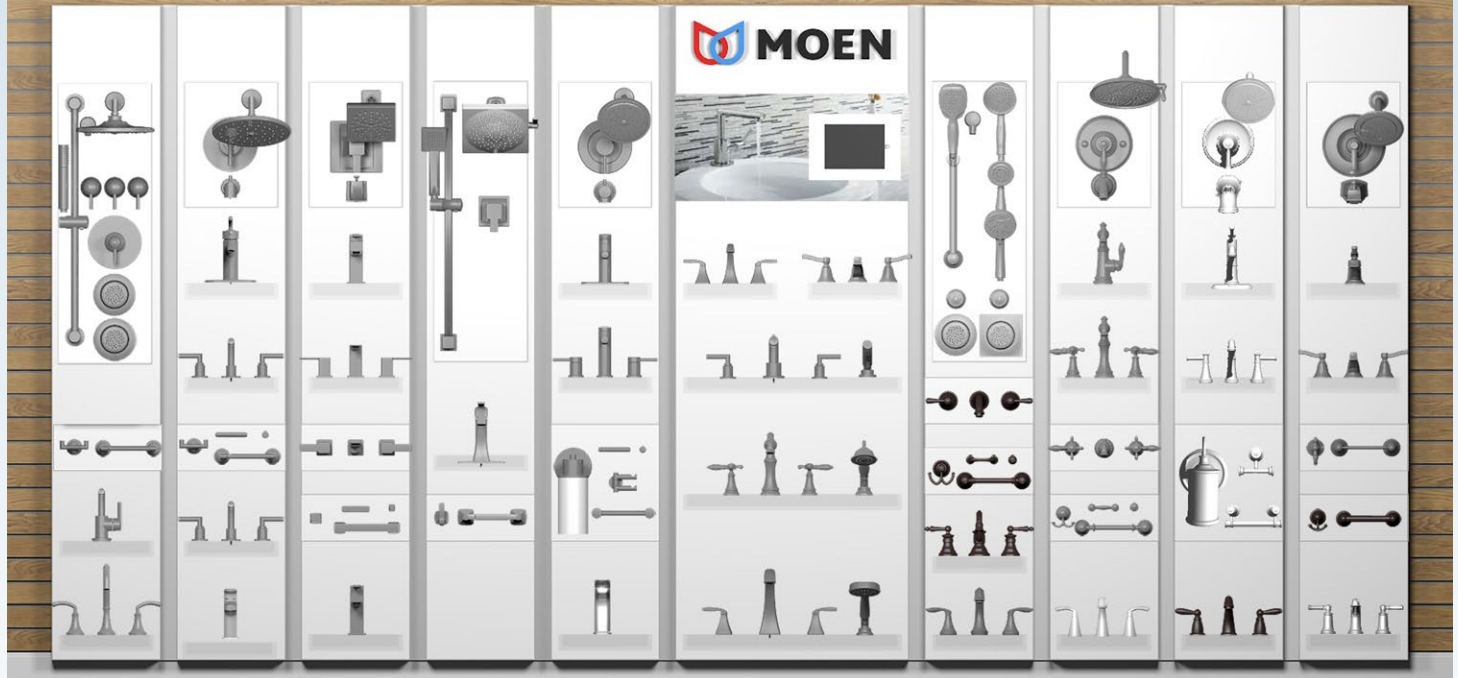

PG15GOLD80BATH

2018_PG15GOLD80BATH

SOD Gold-level planogram of bath showroom displays.

Display Size (Bath): 175.375"W x 80"H

- 1 Gallery Wall Pods
- 2 White Acrylic Pods
- 3 Free-Standing Acrylic Pods
- 4 KB Homes Acrylic Pods
- 5 White/Acrylic Slide Pods
- 6 Black/Acrylic Slide Pods
- 7 Cherry/Acrylic Slide Pods
- 8 White Standard Pods
- 9 Gallery Wall Display Components
- 10 Gallery Wall Display Planograms
- 11 Gallery Wall Display Column Kits
- 12 G4 Accessory Boards
- 13 G4 3-Sided Spinner
- 14 Miscellaneous Displays
- 15 Display Parts