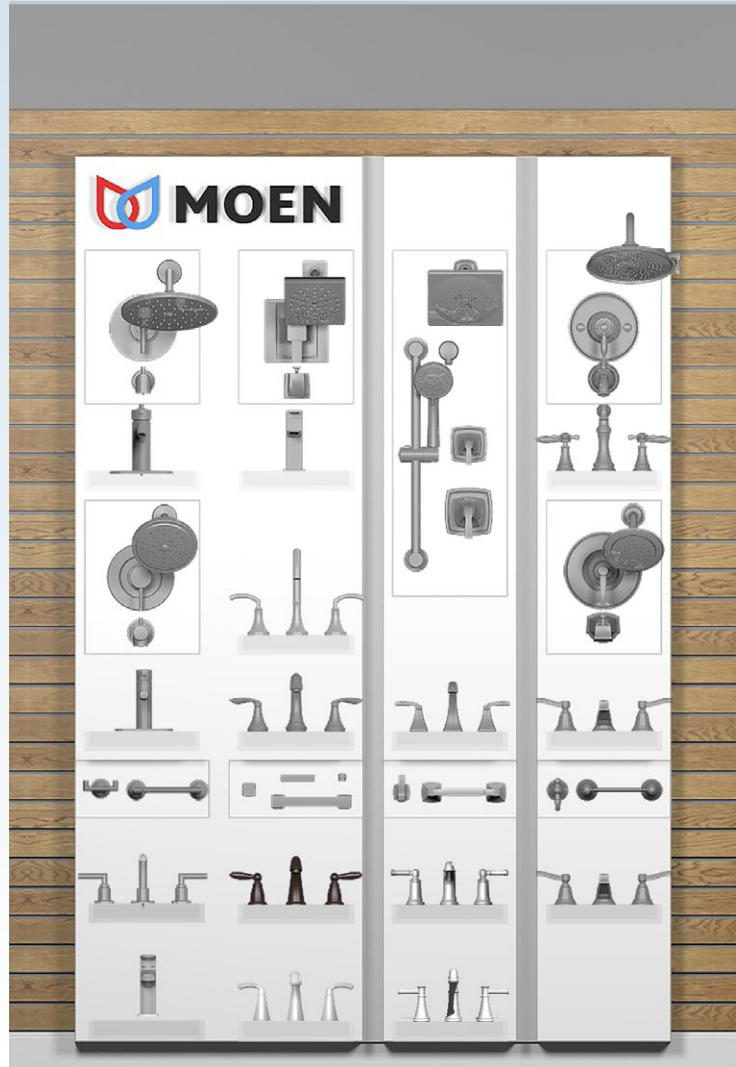

- 1 Gallery Wall Pods
- 2 White Acrylic Pods
- 3 Free-Standing Acrylic Pods
- 4 KB Homes Acrylic Pods
- 5 White/Acrylic Slide Pods
- 6 Black/Acrylic Slide Pods
- 7 Cherry/Acrylic Slide Pods
- 8 White Standard Pods
- 9 Gallery Wall Display Components
- 10 Gallery Wall Display Planograms
- 11 Gallery Wall Display Column Kits
- 12 G4 Accessory Boards
- 13 G4 3-Sided Spinner
- 14 Miscellaneous Displays
- 15 Display Parts

PG15SLVR9201A

2018_SILVER_92_01_A

(preferred 92" high Full Wall planogram; in Showroom Playbook)
SOD Silver-level planogram of bath and kitchen showroom displays.

Display Size (Bath): 62.5"W x 92"H

Display Size (Kitchen): 30.25"W x 92"H