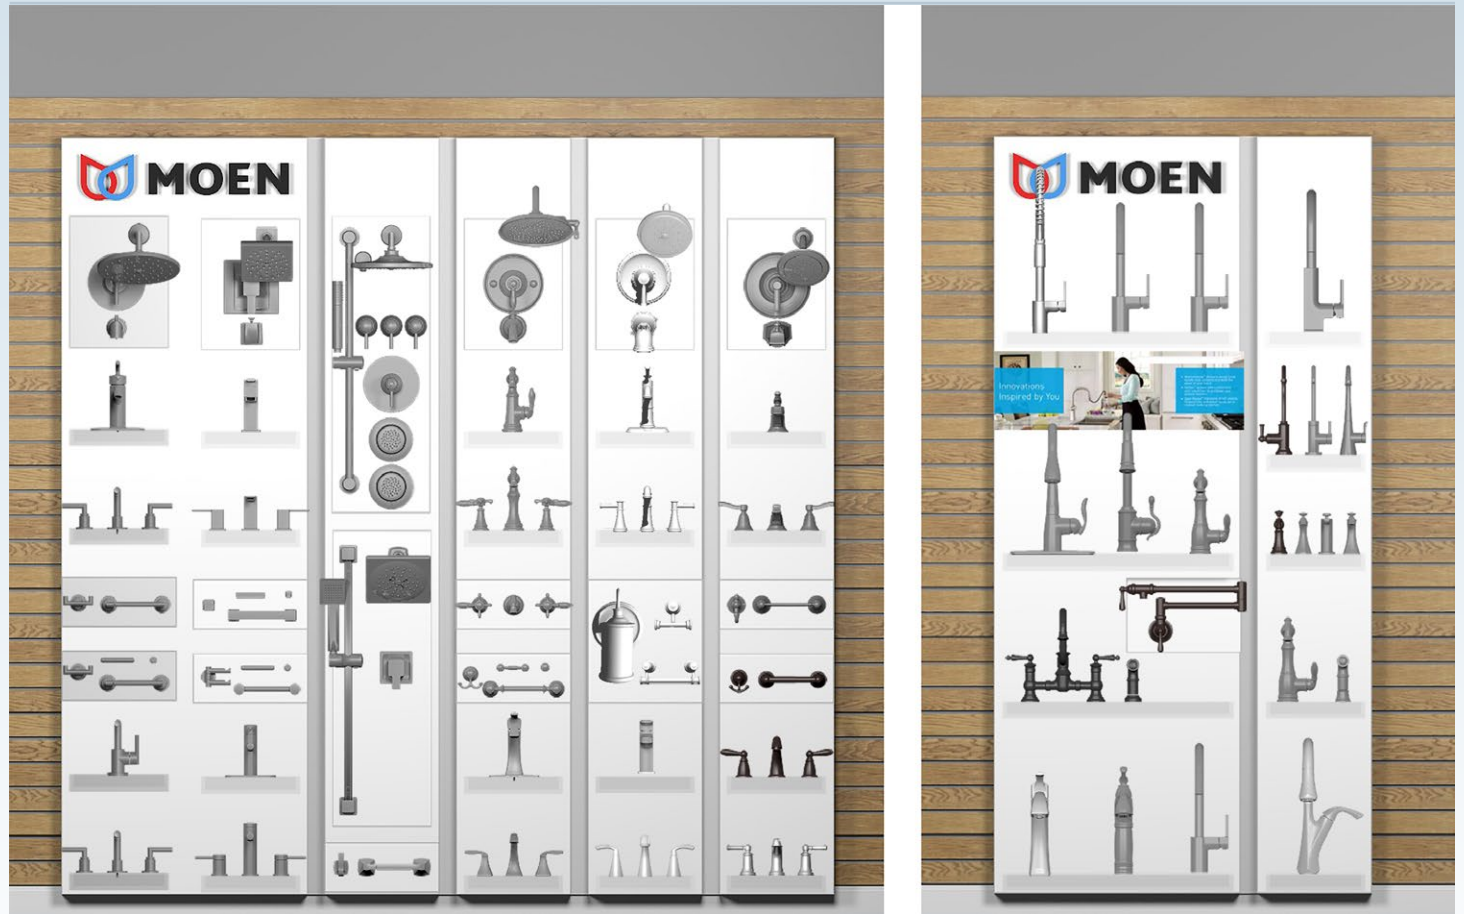

PG15GOLD9203A

2018_GOLD_92_03_A

SOD Gold-level planogram of bath and kitchen showroom displays.

Display Size (Bath): 94.75"W x 92"H

Display Size (Kitchen): 46.375"W x 92"H

- 1 Gallery Wall Pods
- 2 White Acrylic Pods
- 3 Free-Standing Acrylic Pods
- 4 KB Homes Acrylic Pods
- 5 White/Acrylic Slide Pods
- 6 Black/Acrylic Slide Pods
- 7 Cherry/Acrylic Slide Pods
- 8 White Standard Pods
- 9 Gallery Wall Display Components
- 10 Gallery Wall Display Planograms
- 11 Gallery Wall Display Column Kits
- 12 G4 Accessory Boards
- 13 G4 3-Sided Spinner
- 14 Miscellaneous Displays
- 15 Display Parts