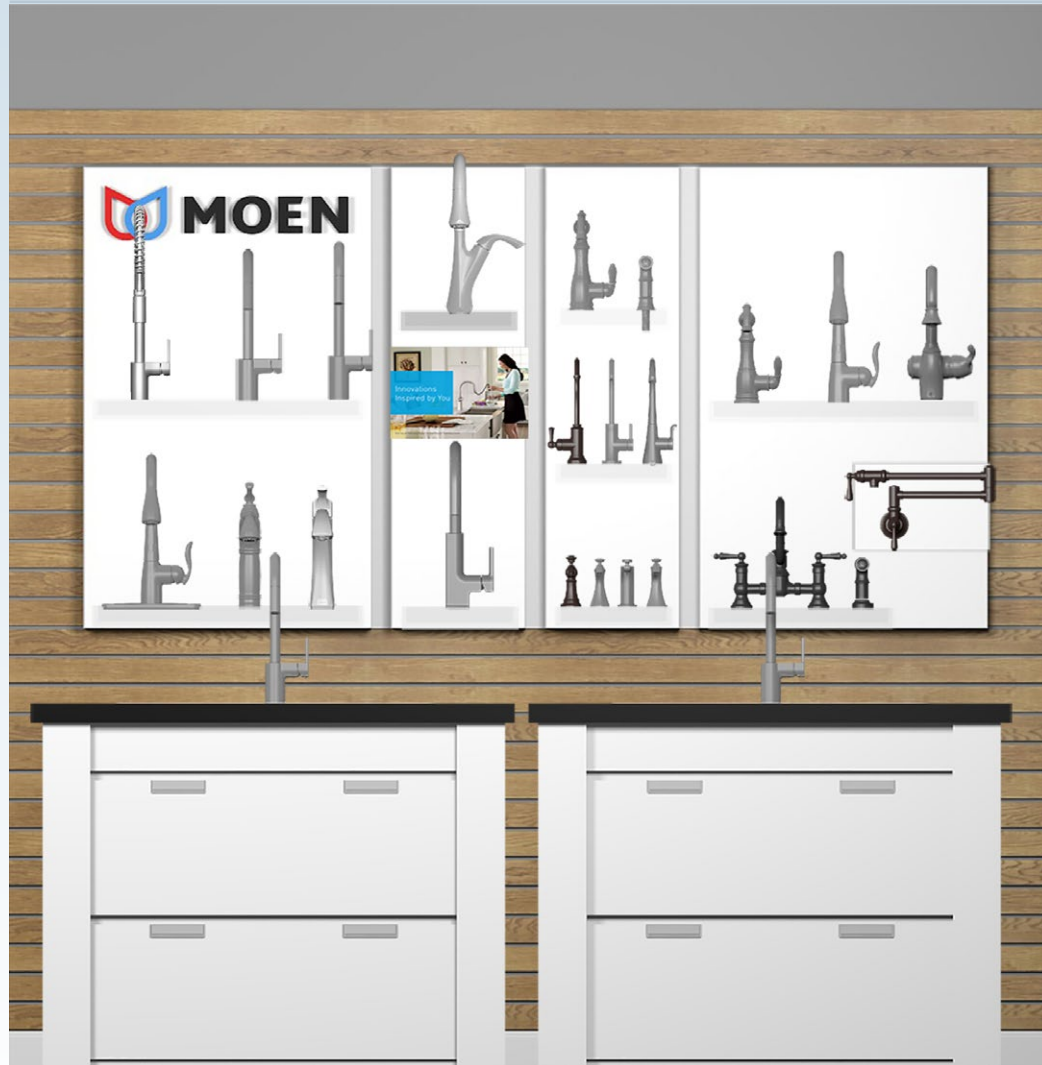

## PG15GOLD48KITCHEN

2018\_PG15GOLD48KITCHEN

SOD Gold-level planogram of kitchen showroom displays.

Display Size (Kitchen): 46.375"W x 92"H

**PG15GOLD80BATH**

2018\_PG15GOLD80BATH

SOD Gold-level planogram of bath showroom displays.